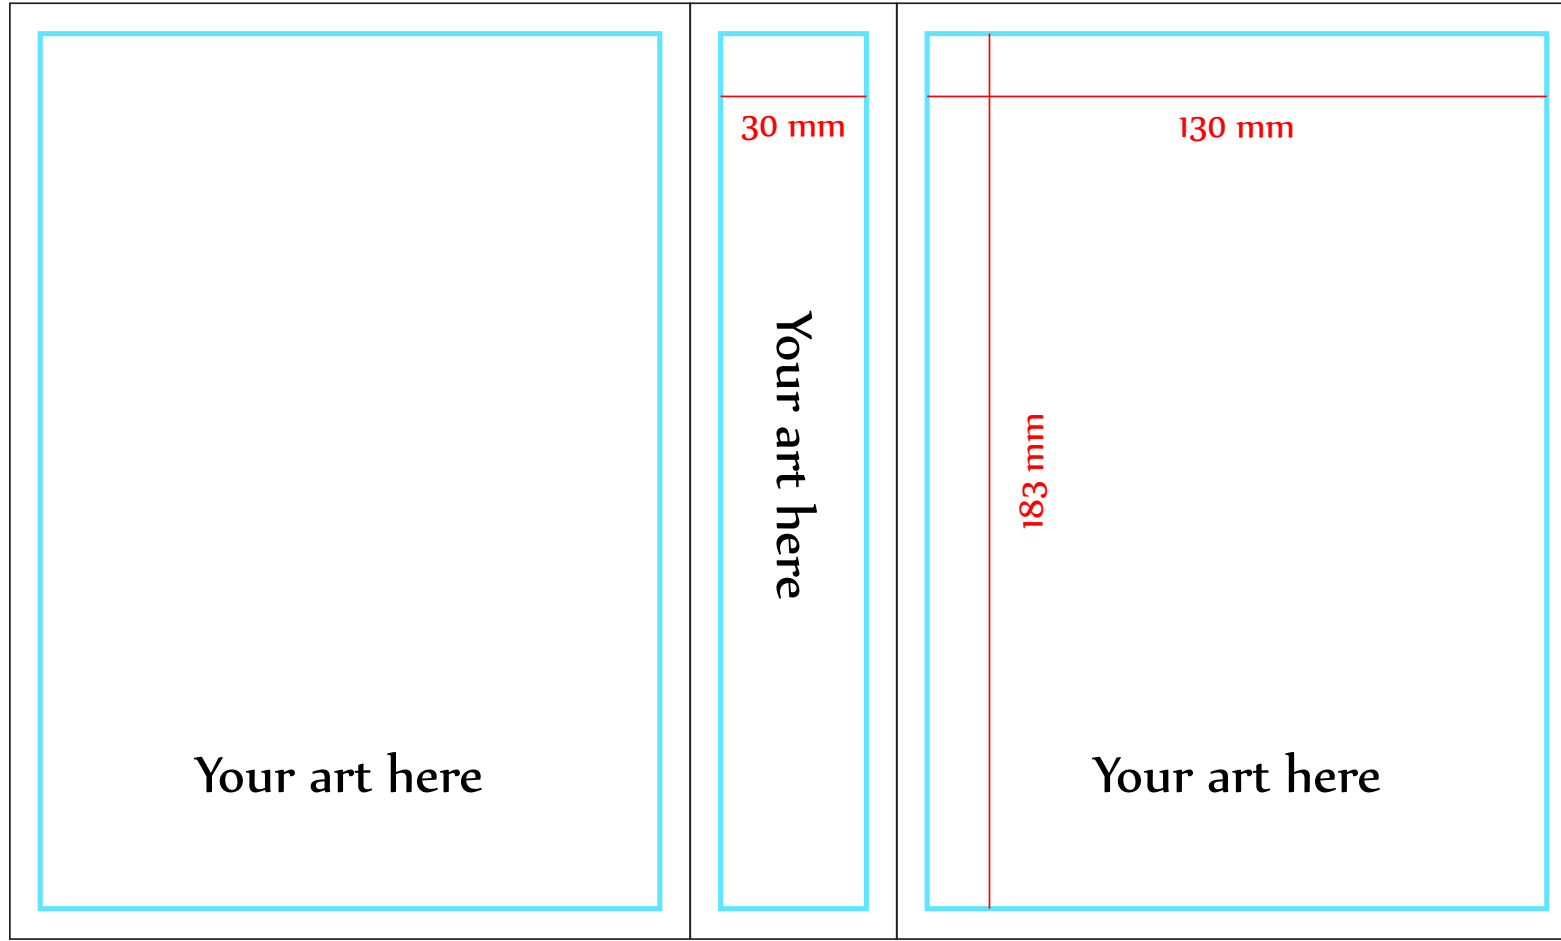

Back Cover

Spine

Front Cover

328 mm

196 mm

Your art here

30 mm

Your art here

130 mm

183 mm

Your art here

We recommend staying within the blue guidelines :)
Have fun!